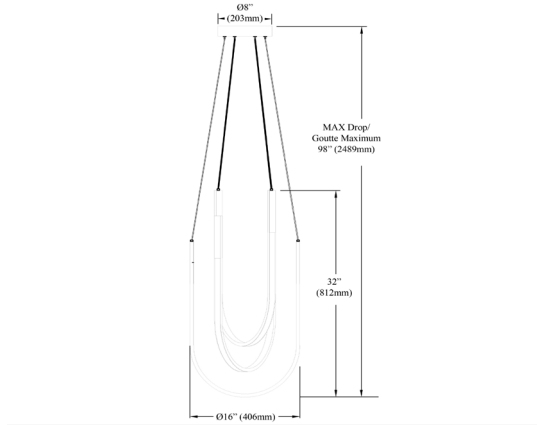

PCR-1654LEDP-MB - Pacari 62W Pendant, MB w/ WH Silicone Diffuser

62W Pendant Matte Black with White Silicone Diffuser

PCR-1654LEDP

Height	32"
Width/Length	16"
Depth	16"
Weight	3 lbs

Body Material	Metal
Finish/Color	Matte Black
Type of Finish	Painted

Light Qty	3
Light Base	LED
Light Max Watt	20.67
Light Inc	Yes
Light Lumens	4050(Initial) 2000(delivered)
Light CRI	90+
Light CCT	3000K
Light Life	30000 Hours

Dimmable	Dimmable
LED Compatible	Integrated LED
Total Wattage	62W

Second Material	Silicone
Second Finish/Color	White

Rated For	Damp Location
Voltage	120V

Approval	cUL or equivalent
Warranty	5 Years Limited
Install Position	Ceiling

Date:	Notes:
Fixture Type:	
Job Name:	